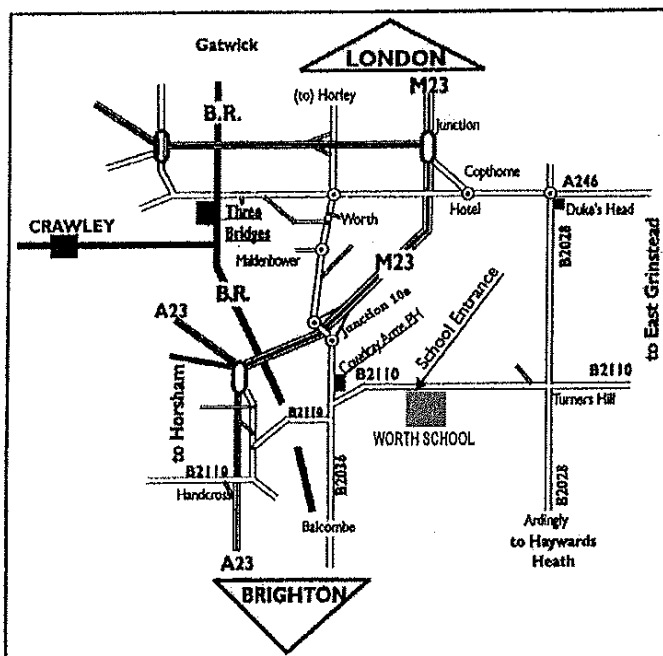

Directions to Worth

FROM LONDON

Join the southbound M23 and leave it at Junction 10A, i.e. the second exit after Gatwick. Go up the ramp and take the first exit marked Balcombe B2036. Keep on this road until you reach the Cowdray Arms pub. There take a very sharp left turn on to the B2110, direction Worth Abbey, Turners Hill and East Grinstead. The School is 3/4 of a mile up this road on the right hand side. Follow the signs to reception

FROM EAST GRINSTEAD

Take the B2110 to Turners Hill. At the cross roads go straight over and within a few hundred yards the road forks left towards Handcross and Worth Abbey. The school is 1 1/2 miles down this road on the left hand side. Take the left turning sign-posted School and follow the signs to reception.

FROM BRIGHTON

Follow the A23 for approximately 15 miles, leaving it at the sign marked Handcross and East Grinstead. Turn right at the T-junction and follow for approximately 5 miles the signs for East Grinstead (B2110). At the junction with the B2036 turn left and fork right almost immediately at the Cowdray Arms pub. The School is 3/4 of a mile up this road on the right hand side. Follow the signs to reception

FROM HORSHAM

Take the A281 to Lower Beeding and then the A279 to Handcross. At Handcross the "From Brighton" instructions apply.

Distances (in miles) from

London	32
Brighton	22
Gatwick Airport	6
Three Bridges Station (BR)	4