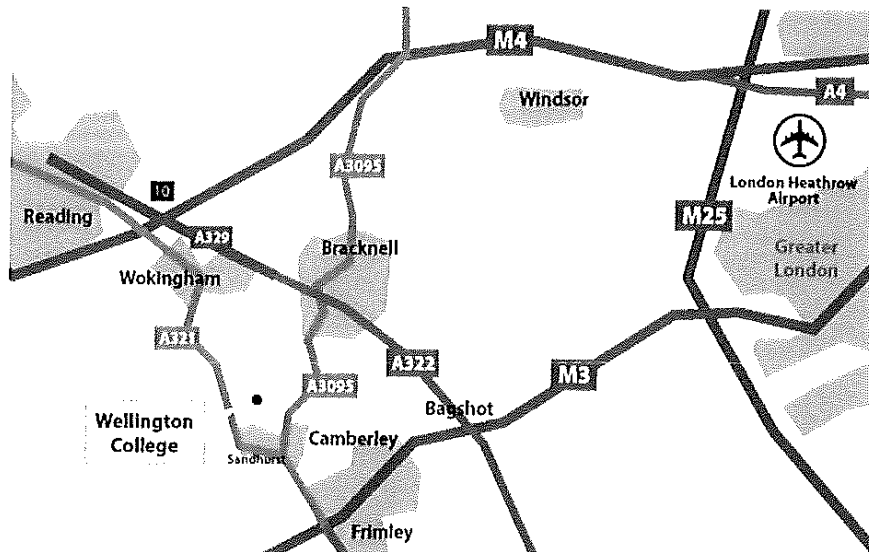

WELLINGTON COLLEGE

- [Home](#)
- [The College](#)
- [Admissions](#)
- [Academic](#)
- [School Life](#)
- [Outside Class](#)
- [Community](#)
- [Contact us](#)

You are in [Getting here](#) >> [Home](#)

Search [GO](#)

- [Air](#)
- [Rail](#)
- [Road](#)
- [The Estate](#)
- [Hotels and meals](#)

Getting here

The College is situated about 35 miles to the South West of London. It enjoys good rail links (mainly via Reading but also indirectly from Waterloo), and is close to Heathrow and Gatwick airports. It can be reached by road from the M3 or the M4.

If you are coming by car please read our instructions rather than simply relying on Google or satnav.

All visitors are asked to report to Reception, just to the right under the clock tower.

The links to the left provide further details.

Our phone number is +44 (0)1344 444000.

[Terms of Use](#) | [Privacy Policy](#) | [Acknowledgements](#) | [Contact Webmaster](#) | [Contact Wellington](#) | **All General Enquiries Telephone: +44 (0)1344 444000**