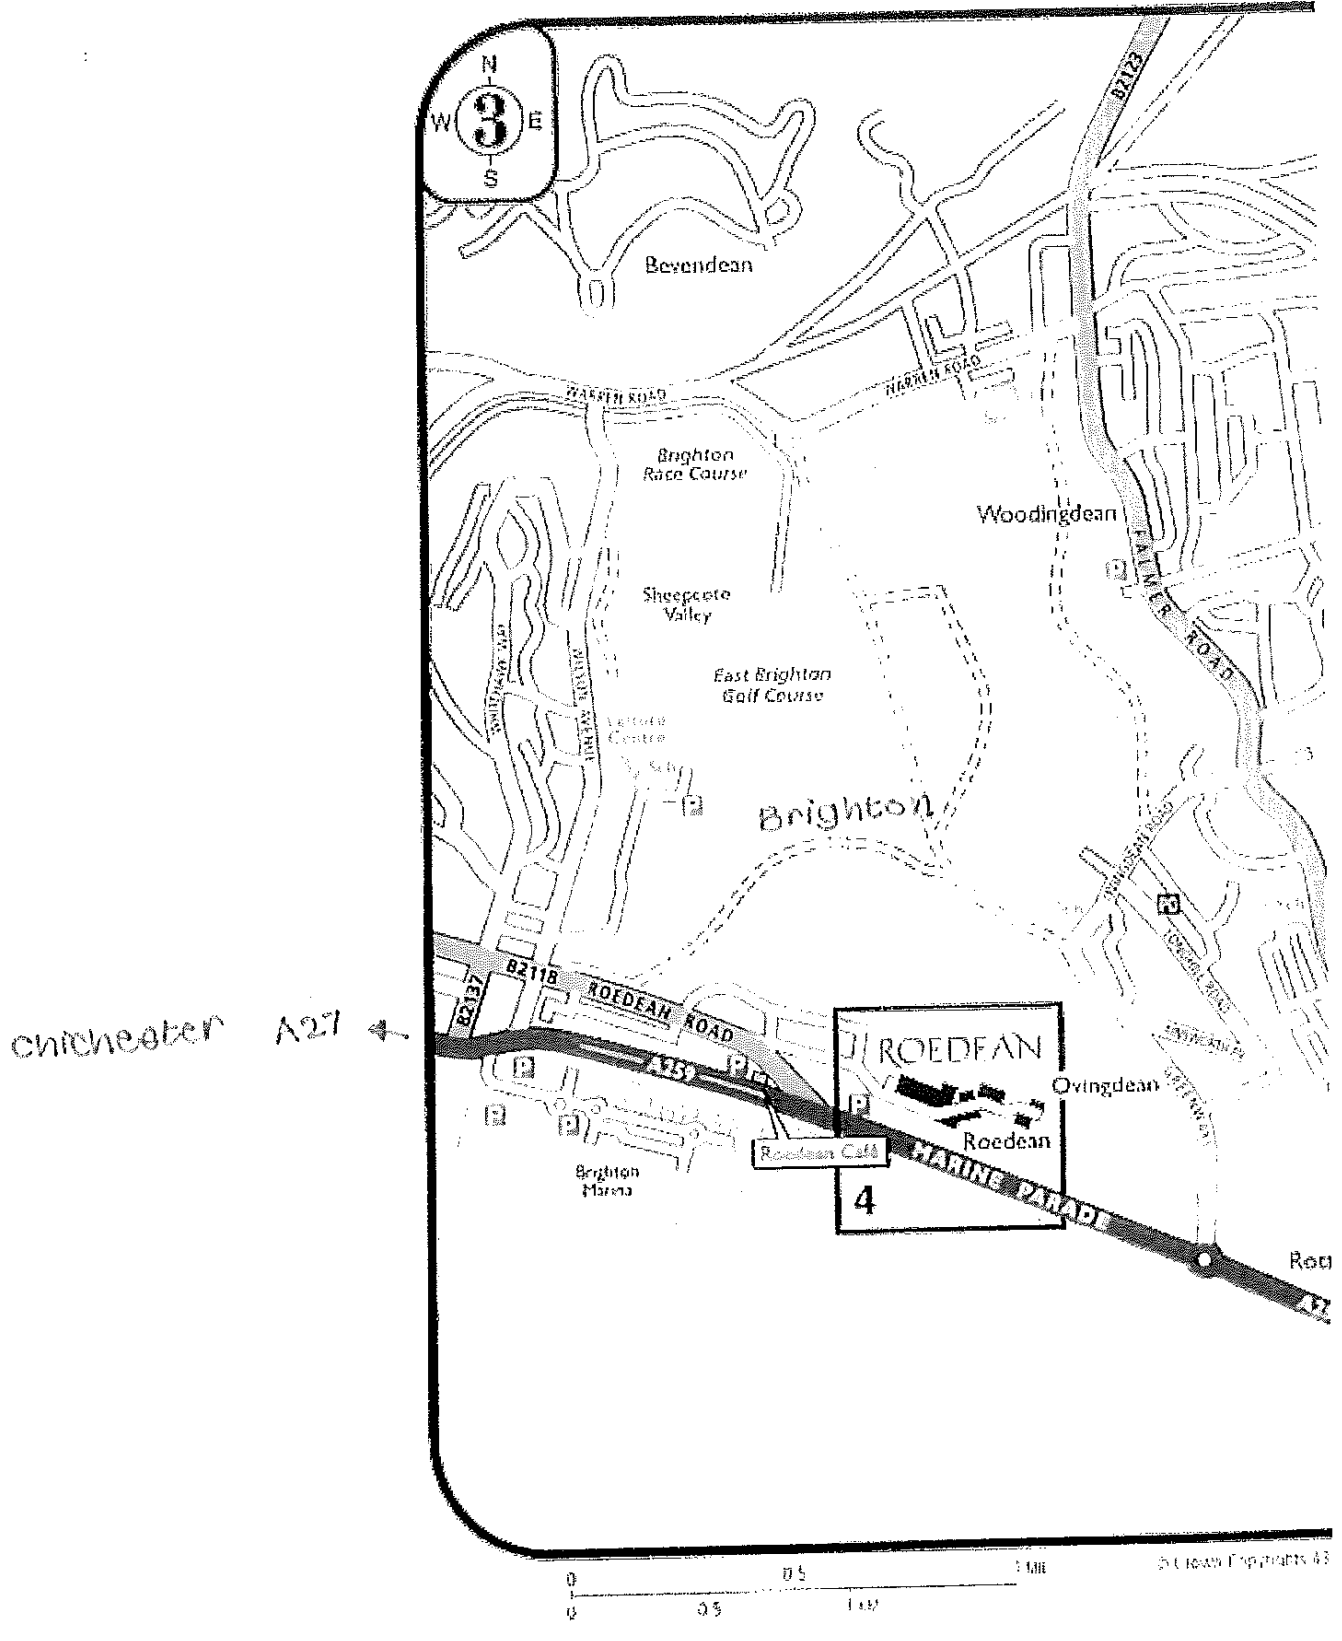

Roedean School Tel: 01273 - 603181  
 Roedean Way, Brighton, BN2 5RQ

**APPROACHING FROM THE WEST**

Travel along the A27 towards Lewes. Ignore the Brighton and Hove exits and take the one signposted Falmer, University of Brighton and University of Sussex. At the exit turn right at the mini roundabout, crossing over the A27 and then straight on at the next mini roundabout towards Woodingdean (2 miles). At the traffic lights turn right. After 1 mile approach another set of traffic lights with a left hand filter, turn left crossing the racecourse and drive down Wilson Avenue towards the sea. Turn left at the traffic lights at the bottom of the road. Just over the summit of the hill you can see the school in front of you. Turn left and follow the road to the school entrance. On entering the school follow the signs to the main reception.