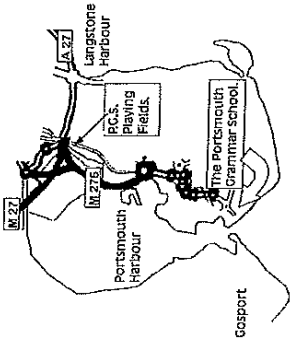

FROM A27
(Chichester) or
A3 (M) (Petersfield)
 Follow Isle of Wight signs. Take slip road off A27 signposted Cosham/Hilsea. Keep to left of slip road and filter left at the roundabout. Pass CITROEN GARAGE on left. There is a SHELL GARAGE on the Right. At the end of the short dual carriageway (before THE NEWS) double back on yourself. The sign posts to the Playing Fields are clearly displayed.

M27 Exit 12 - signposted Hilsea/Cosham/Paulsgrove. Tesco Supermarket is on the left. At the next roundabout (Marriott Hotel on the left) take right hand lane at the traffic lights signposted HILSEA. Pass IBM on right, then public playing fields on left. At next (big) roundabout take THIRD exit signposted HILSEA. Pass CITROEN GARAGE on left. There is a SHELL GARAGE on the Right. At the end of the short dual carriageway (before THE NEWS). The sign posts to the Playing Fields are clearly displayed.