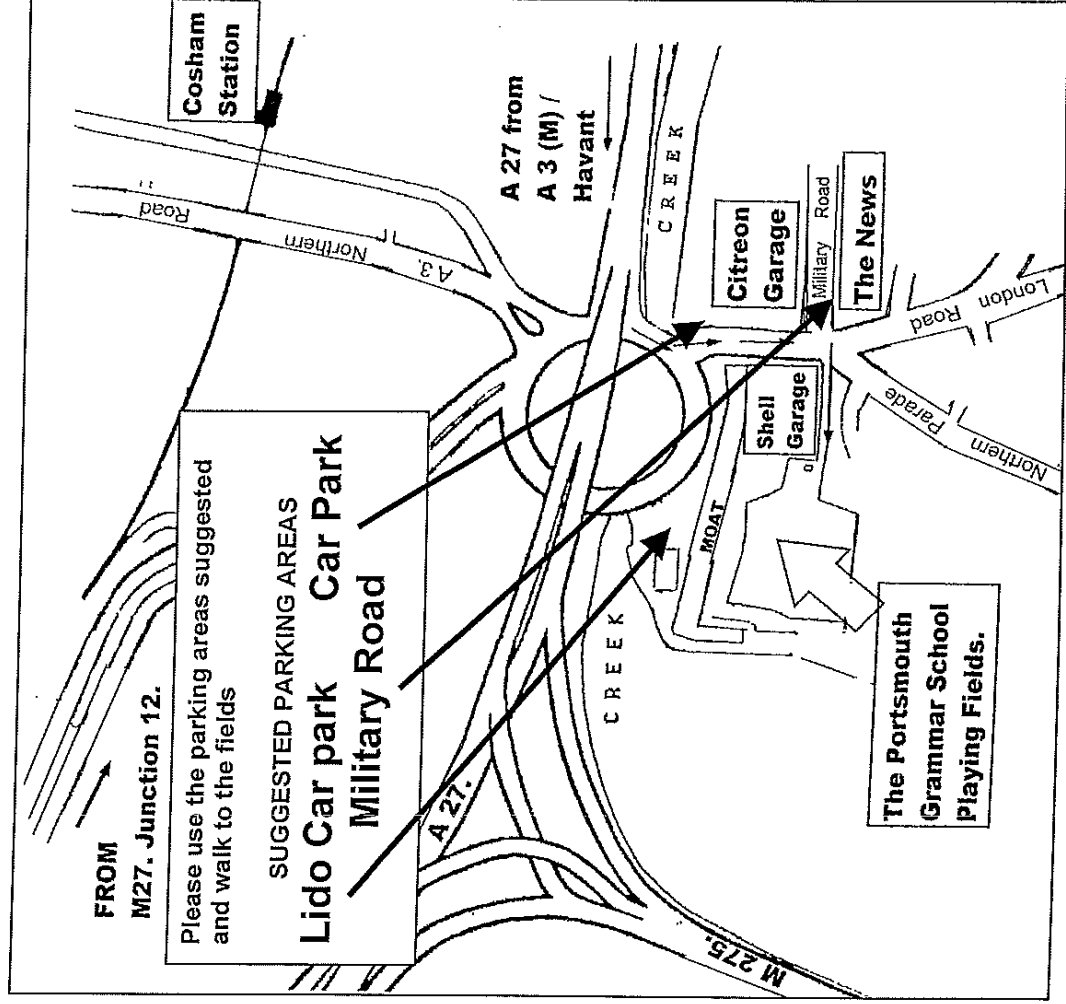

FROM A27
(Chichester) or
A3 (M) (Petersfield)
 Follow Isle of Wight signs. Take slip road off A27 signposted Cosham/Hilsea. Keep to left of slip road and filter left at the roundabout. Pass CITROEN GARAGE on left. There is a SHELL GARAGE on the Right. At the end of the short dual carriageway (before THE NEWS) double back on yourself. The sign posts to the Playing Fields are clearly displayed.

M27 Exit 12 - signposted Hilsea/Cosham/Paulsgrove. Tesco Supermarket is on the left. At the next roundabout (Marriott Hotel on the left) take right hand lane at the traffic lights signposted HILSEA. Pass IBM on right, then public playing fields on left. At next (big) roundabout take THIRD exit signposted HILSEA. Pass CITROEN GARAGE on left. There is a SHELL GARAGE on the Right. At the end of the short dual carriageway (before THE NEWS). The sign posts to the Playing Fields are clearly displayed.