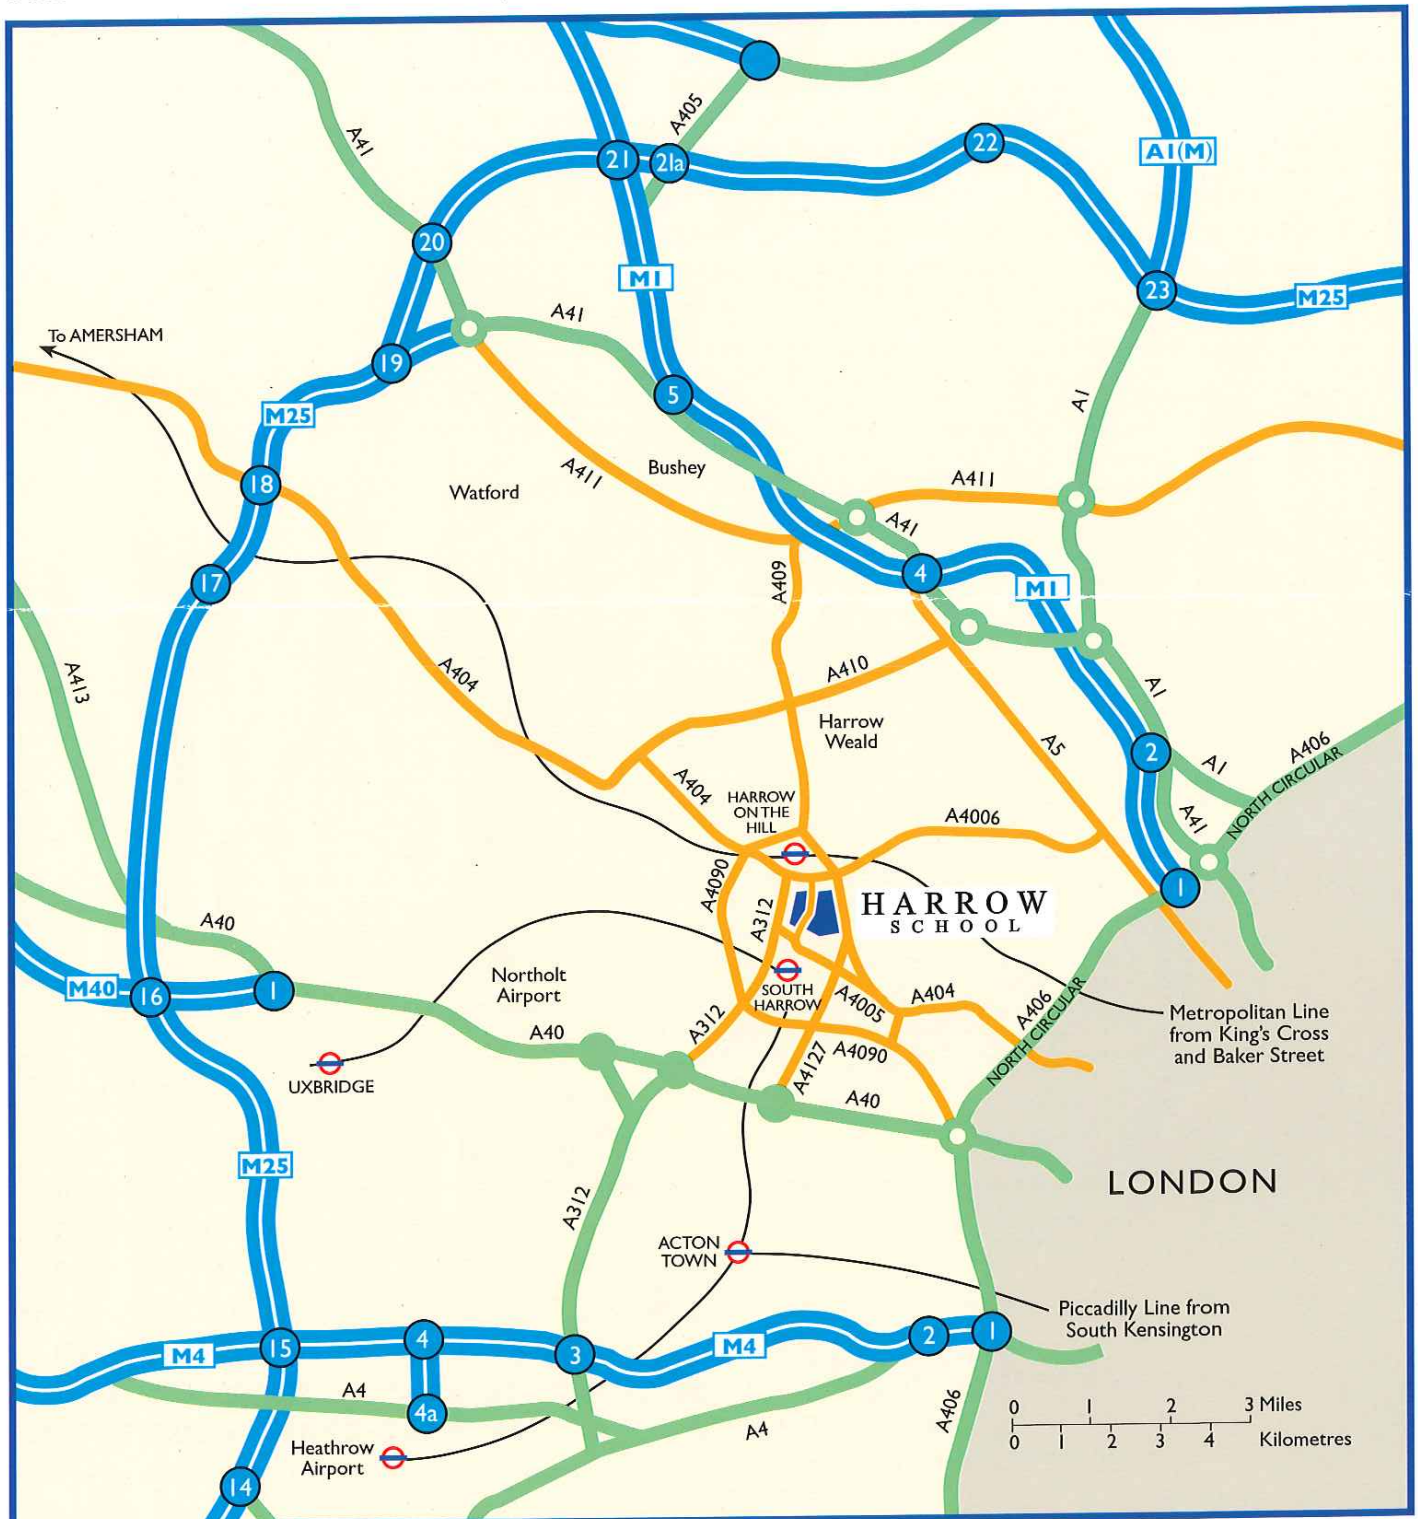

HARROW SCHOOL

FROM INNER LONDON: We recommend travelling by London Underground to Harrow on the Hill. Take the Metropolitan Line - all westbound trains stop at Harrow on the Hill. The School is 10 minutes walk from this station.

BY CAR FROM WEST LONDON: A40 going west, then take A4127 and A4005 to Harrow on the Hill.

FROM INNER SOUTH-WEST LONDON: A312 to Harrow, then follow signs to Harrow on the Hill.

FROM WEST AND SOUTH OF LONDON: M25 to J16, M40/A40 EAST, up A4127 and A4005 to Harrow on the Hill.

FROM NORTH (M 1): Come off at J5 - exit onto A41 - A411 - A409, follow signs for Harrow, then Harrow on the Hill.

FROM EAST: M25 (J23) - A1 - right onto A411 - A409. Follow signs to Bushey, then Harrow and then Harrow on the Hill.

FROM HEATHROW AIRPORT: M4 to J3, A312 to Harrow, then follow signs to Harrow on the Hill.

HARROW SCHOOL HARROW ON THE HILL MIDDLESEX HA1 3HT
Registrar: Tel: 020 8872 8007 Fax: 020 8872 8165 Sports Centre: Tel: 020 8872 8304 Fax: 020 8872 8106