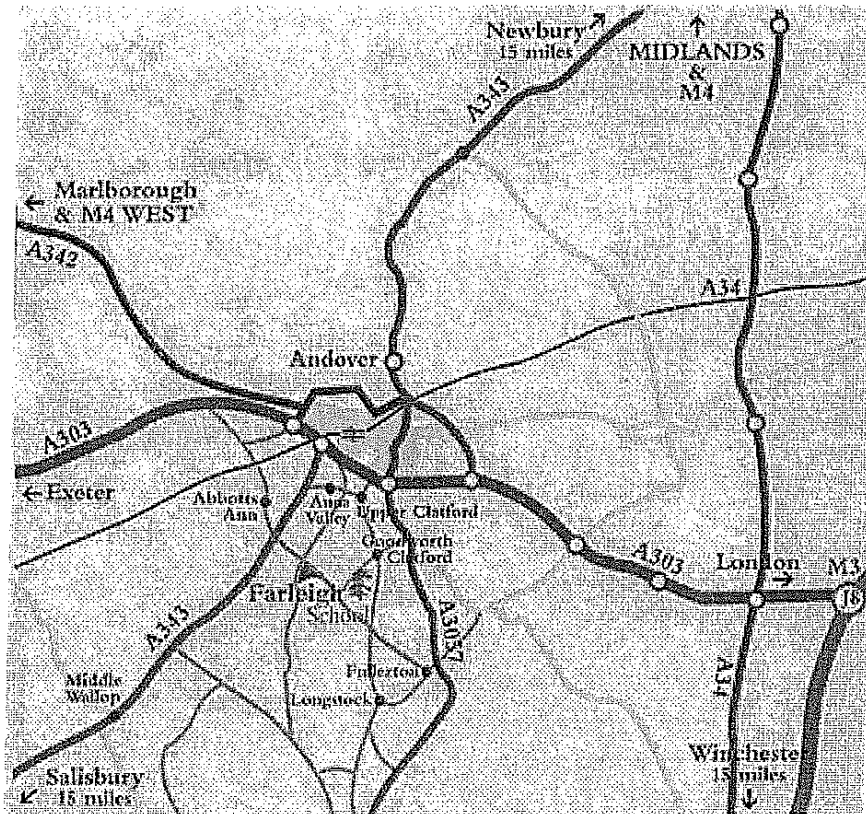

FARLEIGH SCHOOL

Red Rice, Andover, Hampshire, SP11 7PW

Tel: 01264 710766

Exit A303 onto the A343 and travel south towards Salisbury for approximately 2½ miles.

Turn left at the Red Rice sign.

Farleigh School is within half a mile and is signposted.