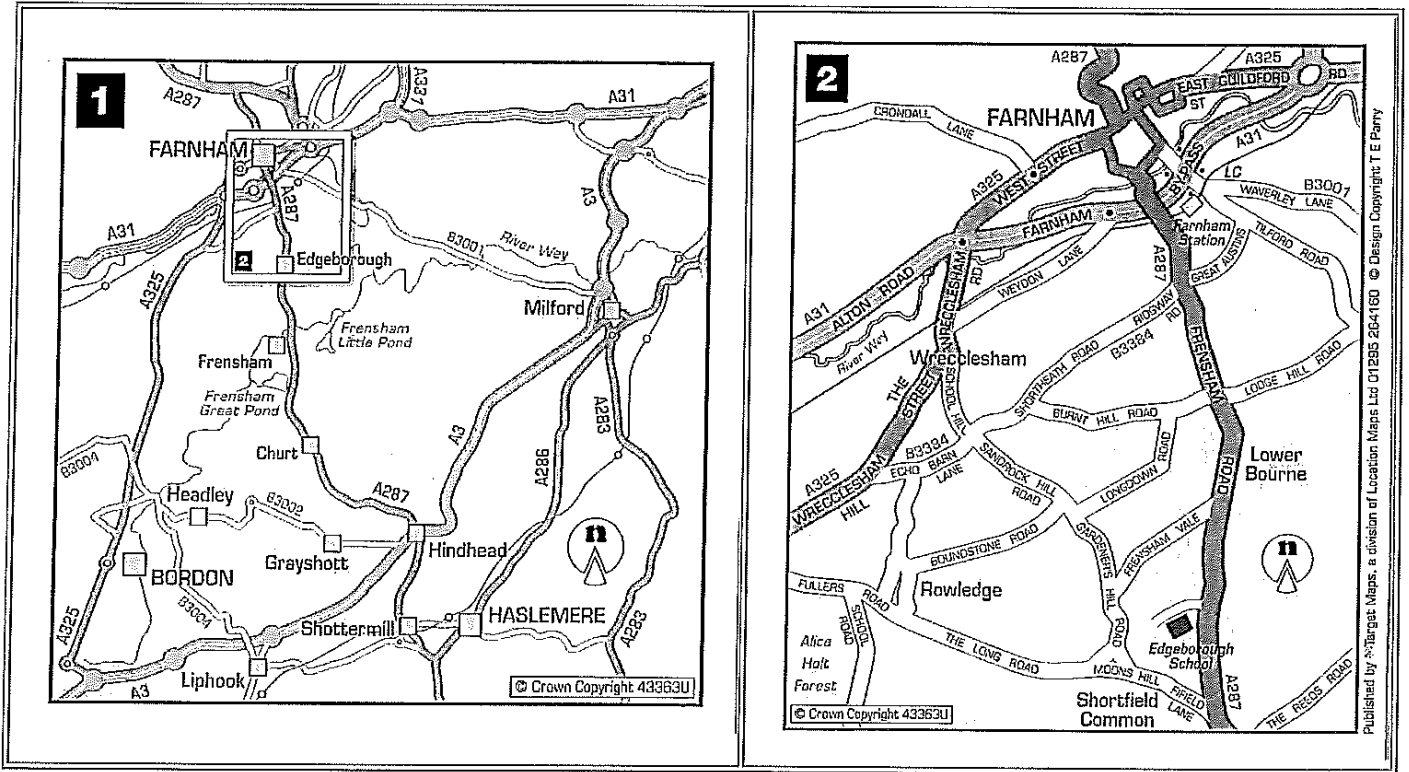

## Map and Directions

**Edgeborough, Frensham, Surrey, GU10 3AH. Tel: 01252 792495**

Edgeborough is easily located on the A287 between Farnham and Hindhead.

### By Road (from the North):

From the A31 West meet the traffic lights at Farnham Town Centre. Turn left. Follow the road round keeping left and take the road signed A287. Continue on this road for approximately 1.5 miles. Edgeborough is on the right hand side.

From the A31 East meet the traffic lights at Farnham Station. Turn left and go over the railway line bearing round to the right. At the traffic lights, turn right into Great Austins, sign posted A287 Frensham. At the next set of traffic lights turn left onto the A287. Continue on this road for approximately 1.5 miles. Edgeborough is on the right hand side.

### By Road (from the South):

Take the A3 and at the traffic lights join the A287 passing through Churt and Frensham Ponds. Edgeborough will be approximately 0.5 miles on your left.