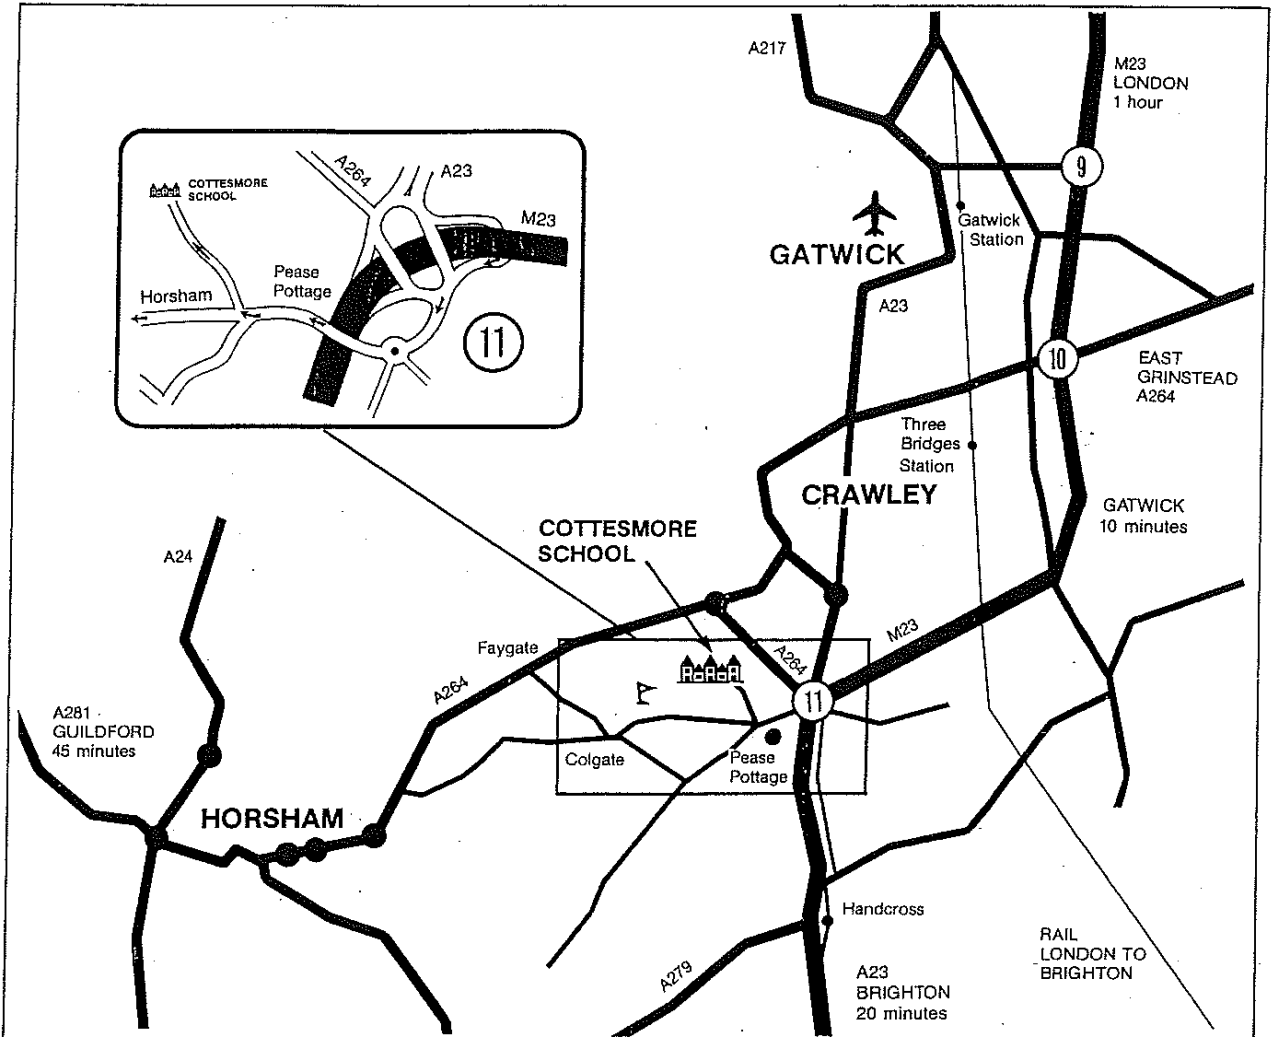

### From NORTH

M23 Exit 11 signposted to Horsham and Pease Pottage. Keeping left follow the road past the James King Pub, Fairway Golf Driving Range and Meteorological Office. School drive is next turning right.

### From SOUTH

Off A23 turn left into Pease Pottage, then left onto Forest Road towards Horsham. Look for James King Pub, Fairway Golf Driving Range and Meteorological Office on right. School drive is next on right.