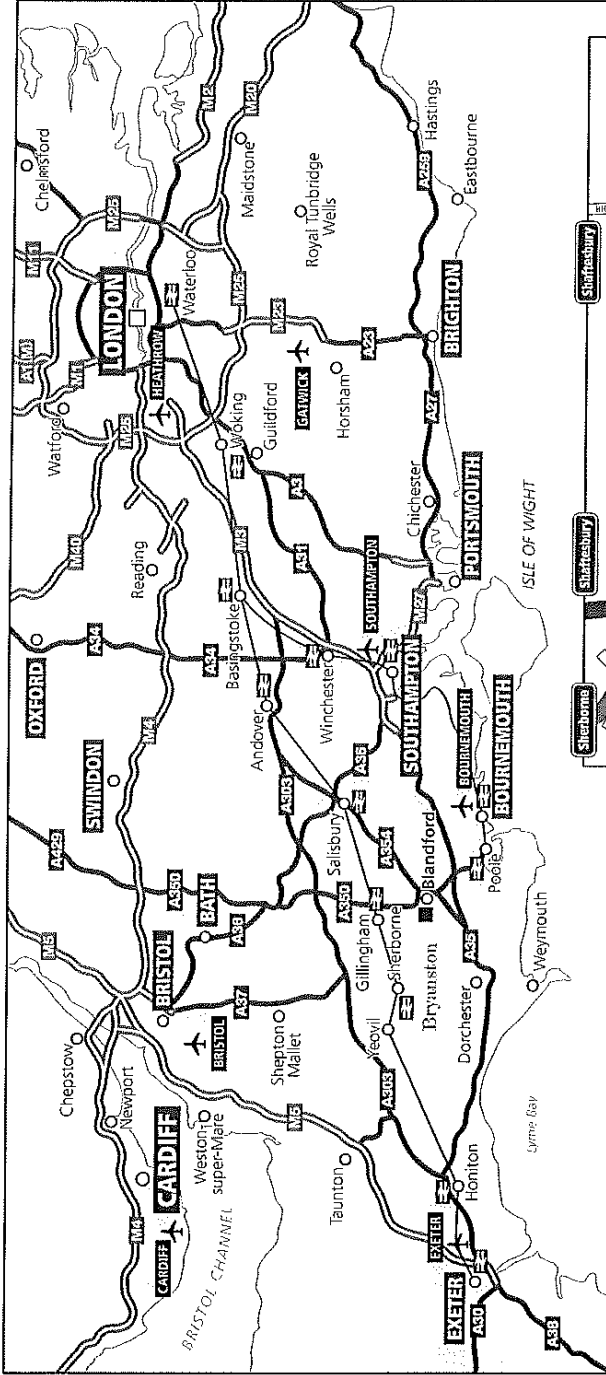

# Directions to Bryanston

Bryanston is located approximately 24 miles south-west of Salisbury and 14 miles north-west of Poole. The School and 400 acre estate are situated just outside the Georgian market town of Blandford.

**Approximate journey times are as follows:**

- By Road**
- London 2 hours 50 minutes
- Oxford 2 hours
- Bristol 1 hour 30 minutes
- Chichester 1 hour 40 minutes
- Salisbury 45 minutes
- Poole 30 minutes
- By Rail**
- London – Salisbury 1 hour 20 minutes
- London – Poole 2 hours
- By Air**
- London Gatwick 2 hours 30 minutes
- London Heathrow 2 hours 15 minutes
- Southampton 1 hour 10 minutes
- Bournemouth 45 minutes