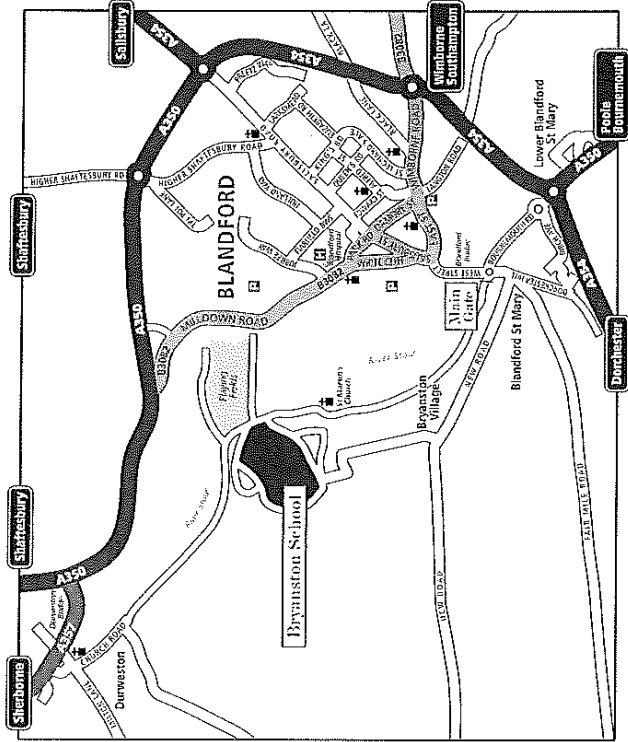

# Directions to Bryanston

Bryanston is located approximately 24 miles south-west of Salisbury and 14 miles north-west of Poole. The School and 400 acre estate are situated just outside the Georgian market town of Blandford.

**Approximate journey times are as follows:**

- By Road**
- London 2 hours 50 minutes
- Oxford 2 hours
- Bristol 1 hour 30 minutes
- Chichester 1 hour 40 minutes
- Salisbury 45 minutes
- Poole 30 minutes
- By Rail**
- London – Salisbury 1 hour 20 minutes
- London – Poole 2 hours
- By Air**
- London Gatwick 2 hours 30 minutes
- London Heathrow 2 hours 15 minutes
- Southampton 1 hour 10 minutes
- Bournemouth 45 minutes

Bryanston School, Blandford, Dorset DT11 0PX

© Crown Copyrights. All rights reserved. Licence Number PU100029016. Published by Location Maps Ltd. Tel: 01746 78988. www.locationmaps.com